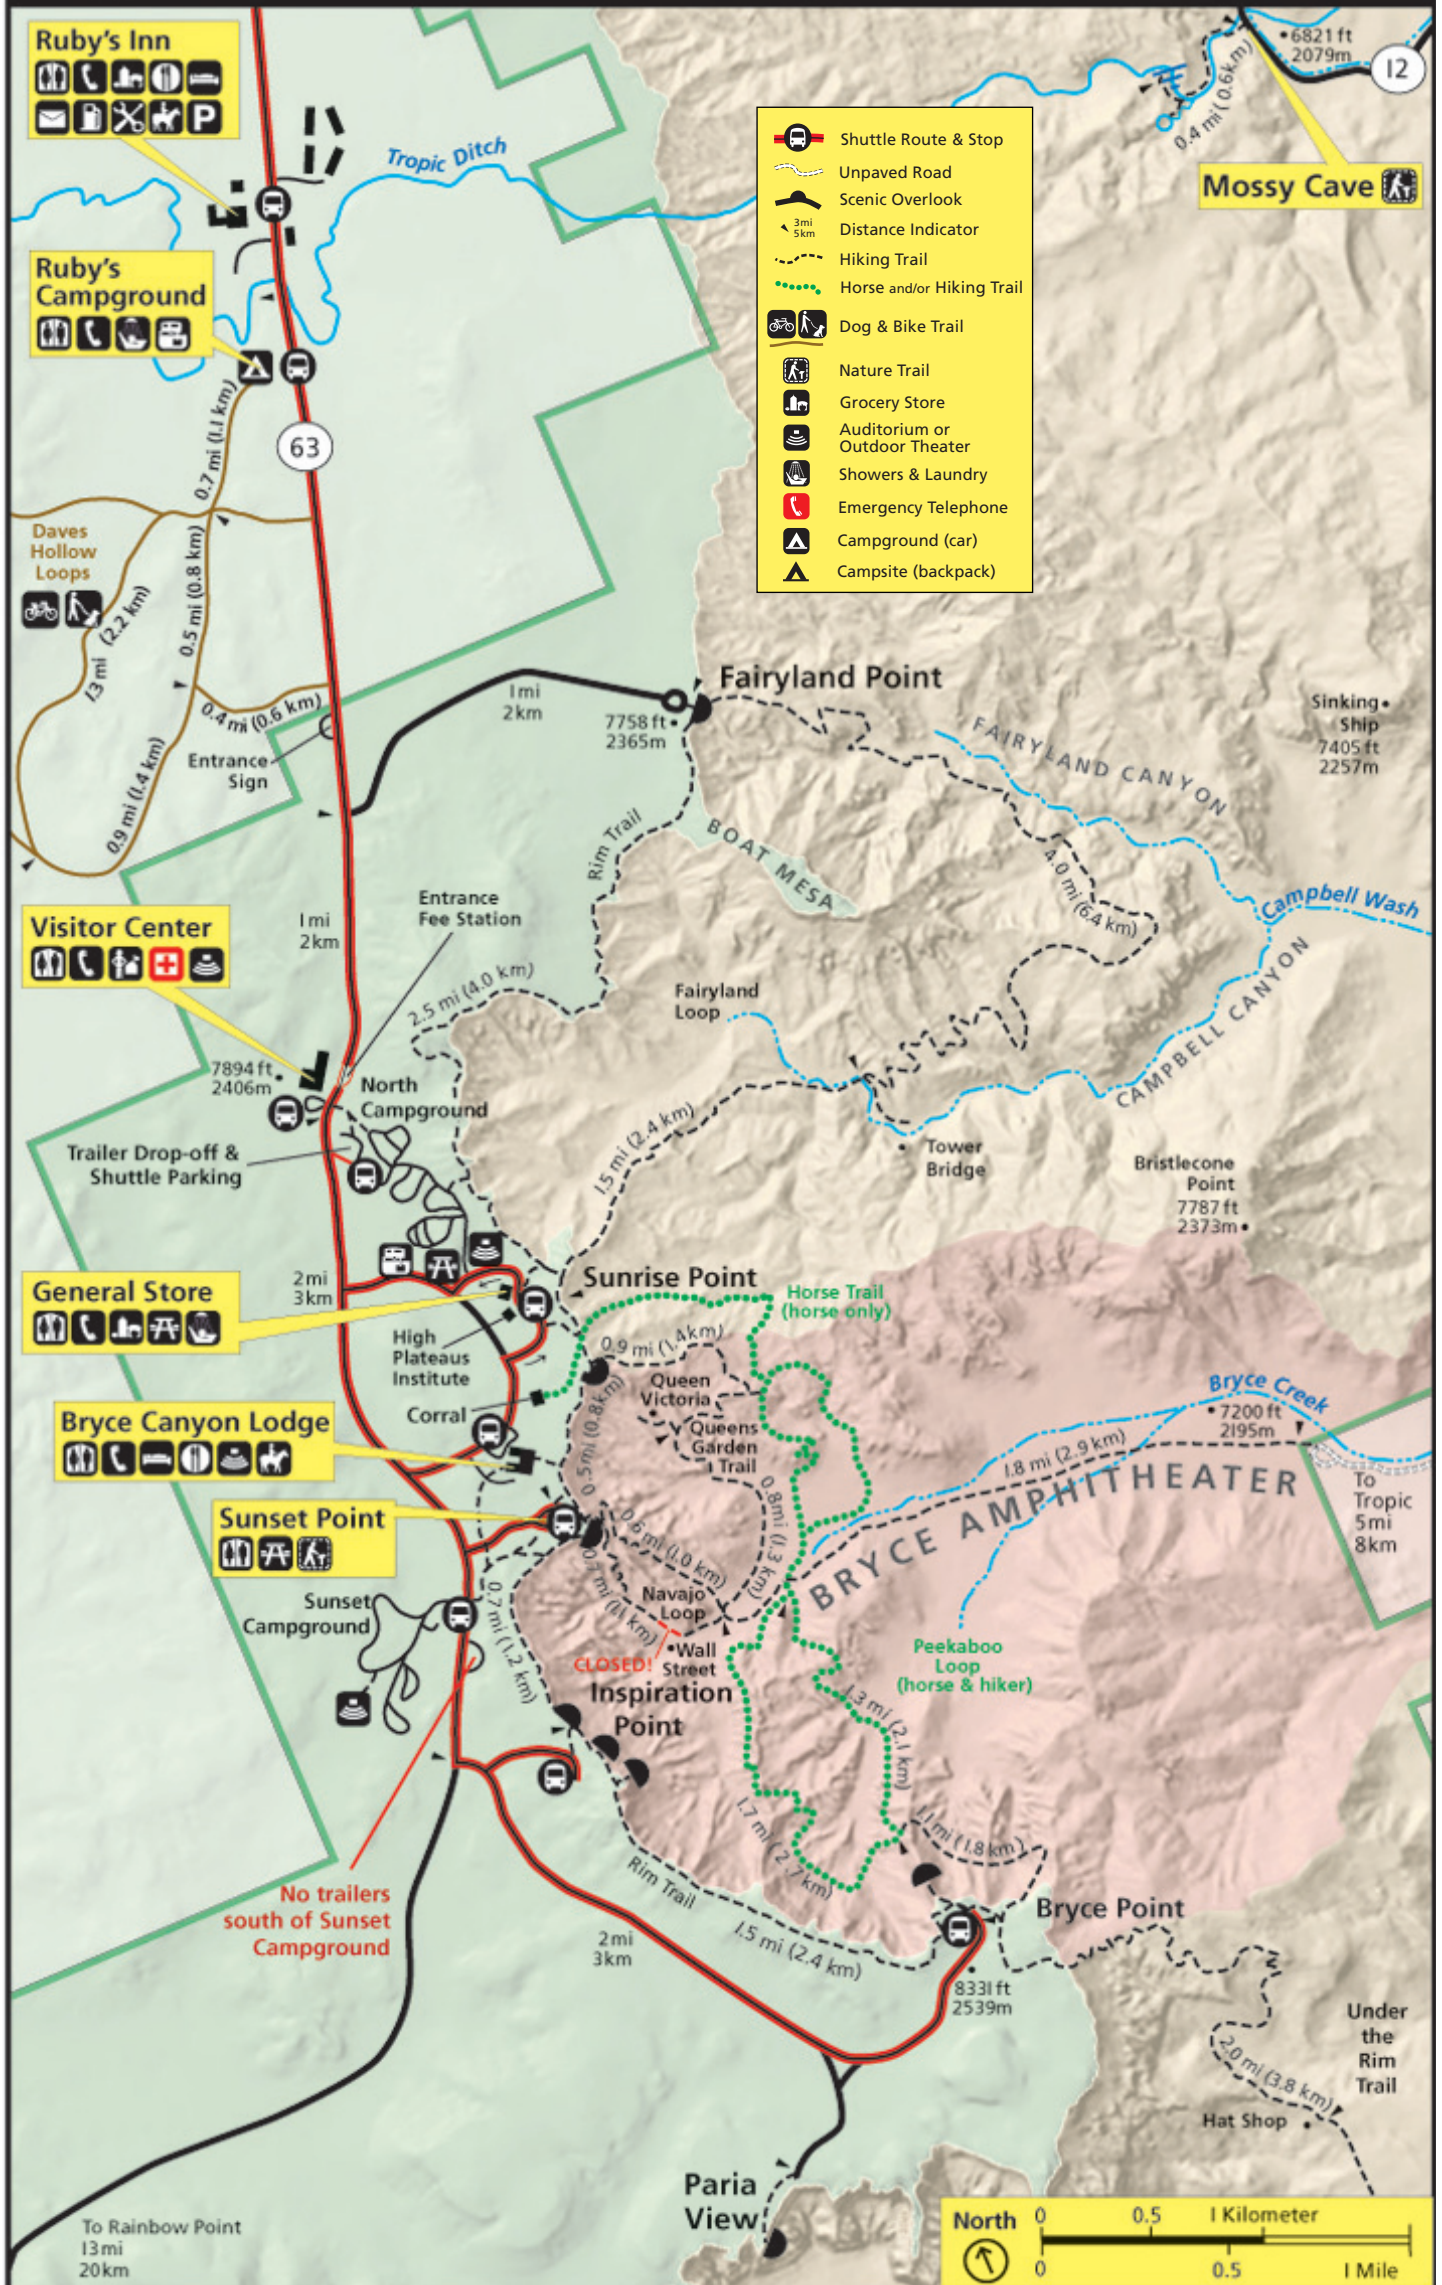

Bryce Amphitheater Region

Ruby's Inn

- Phone
- Internet
- TV
- Wheelchair Accessible
- Smoking
- Handicap Accessible
- ATM
- Shower
- Laundry
- Parking

Ruby's Campground

- Phone
- Internet
- TV
- Wheelchair Accessible
- Smoking
- Handicap Accessible
- ATM
- Shower
- Laundry
- Parking

Visitor Center

- Phone
- Internet
- TV
- Wheelchair Accessible
- Smoking
- Handicap Accessible
- ATM
- Shower
- Laundry
- Parking

General Store

- Phone
- Internet
- TV
- Wheelchair Accessible
- Smoking
- Handicap Accessible
- ATM
- Shower
- Laundry
- Parking

Bryce Canyon Lodge

- Phone
- Internet
- TV
- Wheelchair Accessible
- Smoking
- Handicap Accessible
- ATM
- Shower
- Laundry
- Parking

Sunset Point

- Phone
- Internet
- TV
- Wheelchair Accessible
- Smoking
- Handicap Accessible
- ATM
- Shower
- Laundry
- Parking

No trailers south of Sunset Campground

- Shuttle Route & Stop
- Unpaved Road
- Scenic Overlook
- Distance Indicator
- Hiking Trail
- Horse and/or Hiking Trail
- Dog & Bike Trail
- Nature Trail
- Grocery Store
- Auditorium or Outdoor Theater
- Showers & Laundry
- Emergency Telephone
- Campground (car)
- Campsite (backpack)